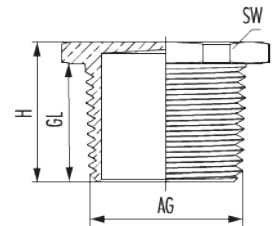

Plug V-Ms-Ex d

Item number 1877640070

Technical data

Material	Nickel-plated brass
Protection class	IP68 - 10bar/30min , IP 69 K
Ex-protection level	II 1D Ex ta IIIC Da , II 2G Ex db eb IIC Gb
Tightening torque	24 Nm
Variant	NPT
External thread (AG)	NPT 1 1/2"
Thread length (GL)	26.5 mm
Height (H)	32.5 mm
Wrench size (SW)	55 mm

Plug V-Ms-Ex d

Item number 1877640070

Commercial data

Packaging Unit	1
EAN code	4033878445181
Weight	0.2094 kg
ETIM 7	EC000032
ETIM 8	EC000032
ETIM 9	EC000032
eCl@ss 10.1	27-14-44-35
Customs tariff number	74122000